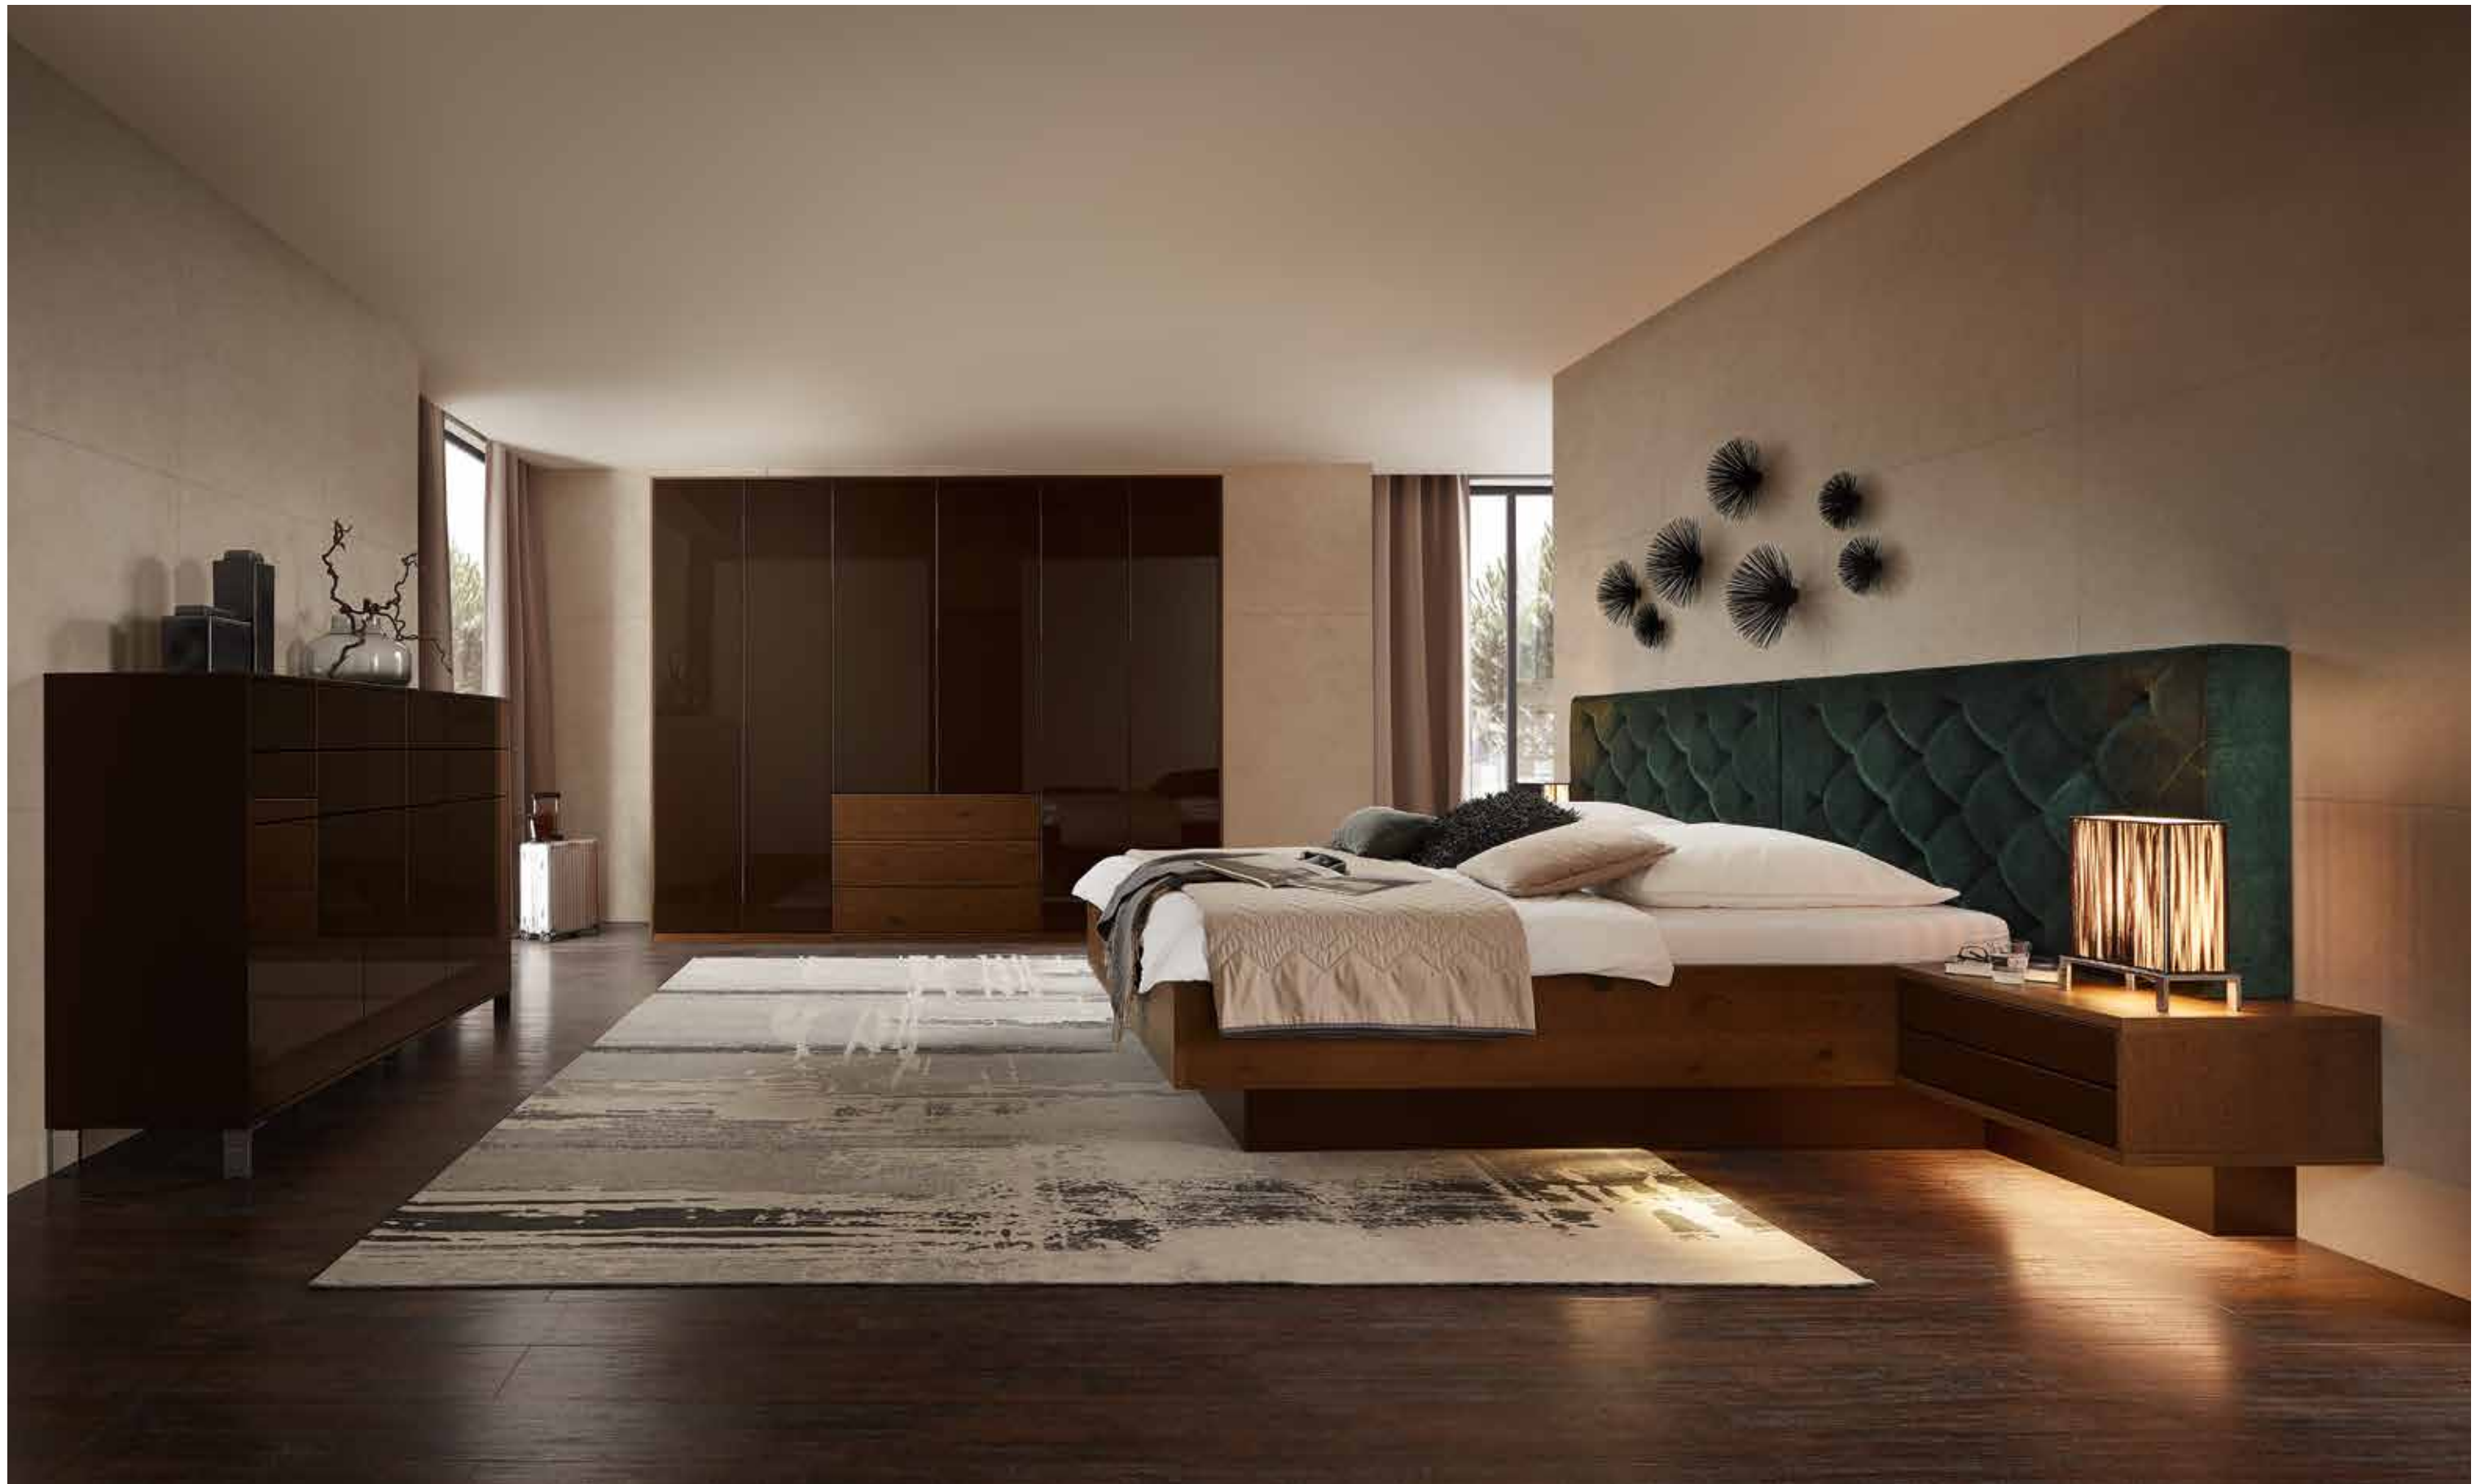

26

- 83274 Funktionstisch *Functional table*
 ↳ 123,2 cm ↳ 77,5 cm ↳ 30,0 cm
 R8 – Lack Oxidrot *Diamond grey lacquer* 
 ↳ Push to open *Push to open*

LW

R8

Q3

1M

28-33

- 69046 Highboard *Highboard*
 ↳ 183,2 cm ↳ 120,5 cm ↳ 49,2 cm
 R2 – Lack Espresso HG *Espresso lacquer HG* 
 ↳ Push to open *Push to open*
- 69129 Kleiderschrank *Wardrobe*
 ↳ 288,2 cm ↳ 234,9 cm ↳ 62,0 cm
 R2 – Lack Espresso HG *Espresso lacquer HG* 
 OB – Asteiche Bourbon *Knotty oak bourbon* 
 ↳ Push to open *Push to open*
- 69599 Betтанlage *Bedstead*
 ↳ 288,2 cm ↳ 234,9 cm ↳ 62,0 cm
 R2 – Lack Espresso HG *Espresso lacquer HG* 
 OB – Asteiche Bourbon *Knotty oak bourbon* 
 4G – Velours *Velours Cloud bottle* 
 ↳ Push to open *Push to open*