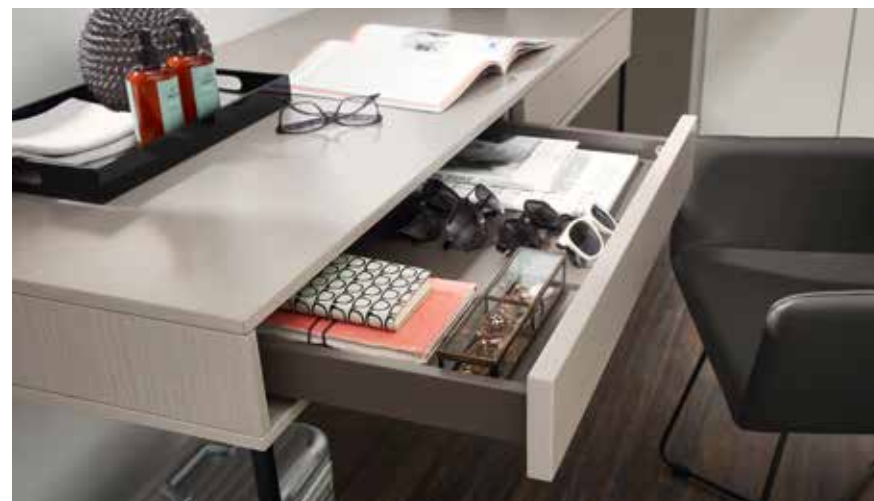

16-17

freie Kleiderschrank *Wardrobe*
Planung $\rightarrow$ 318,2 cm $\rightarrow$ 260,0 cm $\rightarrow$ 62,0 cm
R5 – Lack Brillantgrau *Diamond grey lacquer* $\diamond$
 $\rightarrow$ Push to open *Push to open*

2x 69726 Korpuselement mit Füßen *Carcass element with feet*
 $\rightarrow$ 78,2 cm $\rightarrow$ 206,9 cm $\rightarrow$ 39,6 cm
R8 – Lack Oxidrot *Oxide red lacquer* $\diamond$
 $\rightarrow$ Push to open *Push to open*

69725 Bettanlage mit Füßen *Bedstead with feet*
 $\rightarrow$ 312,6 cm $\rightarrow$ 110,1 cm $\rightarrow$ 43,3 cm/207,0 cm
R5 – Lack Brillantgrau *Diamond grey lacquer* $\diamond$
Q2 – Feinschliff Bianco *Fine sanded Bianco* ⊠
5D – Stoff *Fabric Ocean Taupe* ⊠
 $\rightarrow$ Push to open *Push to open*

18-19

freie Kleiderschrank *Wardrobe*
Planung $\rightarrow$ 180,0 cm $\rightarrow$ 252,0 cm $\rightarrow$ 62,0 cm
R5 – Lack Brillantgrau *Diamond grey lacquer* $\diamond$
 $\rightarrow$ H8 – Schwarz matt *Black matt*

83279 Funktionstisch *Functional table*
 $\rightarrow$ 153,2 cm $\rightarrow$ 77,5 cm $\rightarrow$ 60,0 cm
Q2 – Feinschliff Bianco *Fine sanded Bianco* ⊠
 $\rightarrow$ Push to open *Push to open*

93808 Stuhl R5 mit Kreuzgestell *Chair R5 with criss-cross base*
 $\rightarrow$ 59,0 cm $\rightarrow$ 88,0 cm $\rightarrow$ 56,5 cm
Schwarz matt *Black matt* ⊠
1M – Leder *Leather Hermes Nero*

31015H Hängespiegelpaneel *Hanging mirror paneel*
 $\rightarrow$ 45,0 cm $\rightarrow$ 196,8 cm $\rightarrow$ 4,4 cm
R5 – Lack Brillantgrau *Diamond grey lacquer* $\diamond$

2x 69727 Korpuselement mit Füßen *Carcass element with feet*
 $\rightarrow$ 63,2 cm $\rightarrow$ 155,7 cm $\rightarrow$ 39,6 cm
R7 – Lack Rosewood *Lacquer rosewood* $\diamond$
 $\rightarrow$ Push to open *Push to open*

20-21

freie Kleiderschrank mit TV-Element *Wardrobe with TV element*
Planung $\rightarrow$ 288,2 cm $\rightarrow$ 234,9 cm $\rightarrow$ 39,6 cm
LW – Lack Weiß HG *White lacquer HG* ⊠
LW – Lack Weiß *White lacquer* $\diamond$
Q2 – Feinschliff Bianco *Fine sanded Bianco*
 $\rightarrow$ Push to open *Push to open*

2x 76217 Paneelstollen *Wall panel*
 $\rightarrow$ 15,0 cm $\rightarrow$ 200,2 cm $\rightarrow$ 13,2 cm
Q2 – Feinschliff Bianco *Fine sanded Bianco*

freie Sideboard *Sideboard*
Planung $\rightarrow$ 273,2 cm $\rightarrow$ 94,1 cm $\rightarrow$ 39,6 cm
LW – Lack Weiß HG *White lacquer HG* ⊠
LW – Lack Weiß *White lacquer* $\diamond$
 $\rightarrow$ Push to open *Push to open*