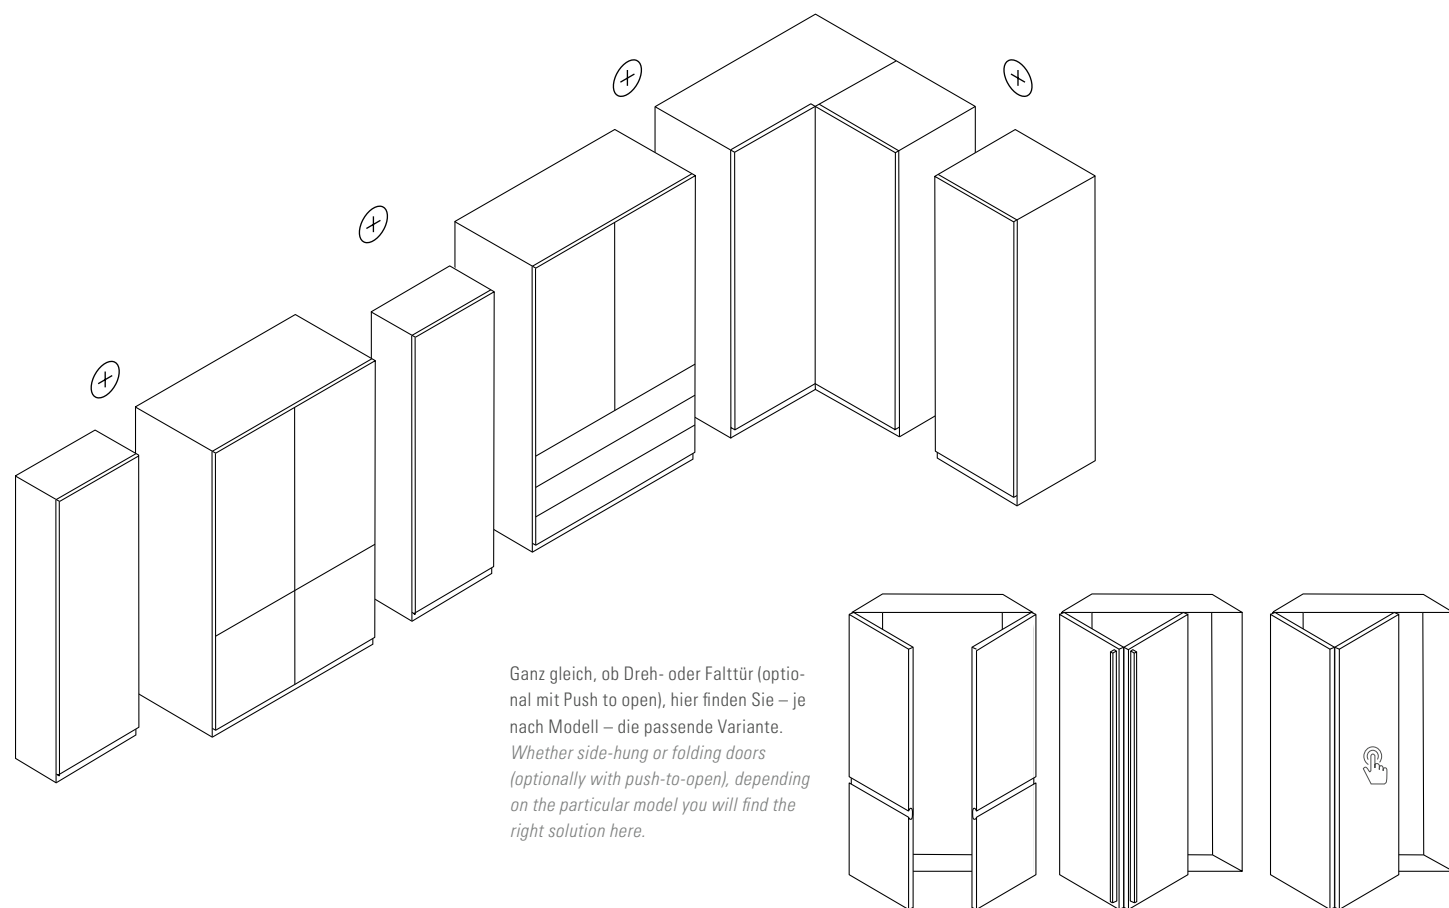

The wardrobe elements act as basic and add-on elements, and we automatically add the required centre panels and outer sides (the centre panel is 3.7 cm thick). With in-fills between two walls, please allow an additional 2 cm in your planning for the ideal installation.